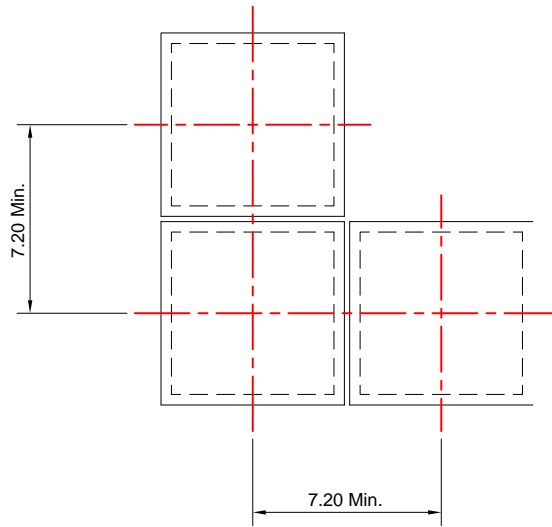

CWDFN4 7x7, 4.5P
CASE 512AG
ISSUE O

DATE 31 JUL 2018

Top View Scale: 10 : 1

Side View Scale: 10 : 1

CWDFN4 7x7, 4.5P
CASE 512AG
ISSUE O

DATE 31 JUL 2018

NOTE: Alignment and placem→