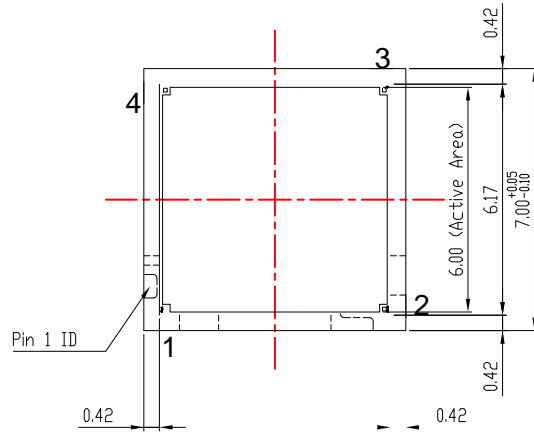

CWDFN4 7x7, 4.5P
CASE 512AG
ISSUE O

DATE 31 JUL 2018

Top View Scale: 10 : 1

Side View Scale: 10 : 1

CWDFN4 7x7, 4.5P
CASE 512AG
ISSUE O

DATE 31 JUL 2018

NOTE: Alignment and placem→